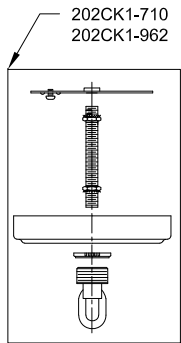

4120201-05
4120201-710
4120201-962

4420202-05
4420202-710
4420202-962

4420203-05
4420203-710
4420203-962

4420204-05
4420204-710
4420204-962

4420205-05
4420205-710
4420205-962

Seville Collection (2021) Replacement Parts

All New Replacement Parts:

202CK1-XXX	Canopy Kit, Including Canopy,Mtg bar,RTN,Hex nut(2), Screw collar set	3120203,3120205,3220205,3320205
202CK2-XXX	Canopy Kit, Including Canopy,Mtg bar,RTN,Hex nut(2), Screw collar set	3120209
202CK3-XXX	Canopy Kit, Including Canopy,Mtg bar,RTN,Hex nut(2),Screw collar set & swivel	6120201,6520201
202PB-XXX	Parts Bag:For Seville collection	For Seville collection
202PB2-XXX	Parts bag includes Ø7/8" * L4" candle tube(2)	3320205
S650180-1006	Fabric shade (Ø20-1/2 + Ø21-1/2) * H8-3/4	3320205
G560283-303	Glass:Ø4" * H5-3/4, Etched / White Inside	3120203,3120205,3120209,3220205,4120201,4420202,4420203,4420204,4420205,6120201
G560284-303	Glass:Ø15-5/8",H4-1/2", Etched / White Inside	6520201
260135-15	Metal Socket Ring, threads to match medium base socket, white	3120203,3120205,3120209,3220205,4120201,4420202,4420203,4420204,4420205,6120201
9100-XXX	Standard chain,6FT	3120203,3120205,3220205,3320205
9116-XXX	Heavy chain,6FT	3120209
9122-XXX	Link & loop,Screw at one end	6120201,6520201
9198-XXX	Accessory Ø1/2"*L6" steel Stem	6120201,6520201
9199-XXX	Accessory Ø1/2"*L12" steel Stem	6120201,6520201

Part number & detail:

Seville Collection (202) Replacement Parts

202PB-05
202PB-710
202PB-962

Loop Ø1-7/8"
For 3120203,3120205,3120209,3220205,3320205

Glass mounting tool
For 3120203,3120205,3120209,3220205,6120201,
4120201,4420202,4420203,4420204,4420205

Mtg Bar Lock Set Ø4"
For 4120201,4420202

Mtg Bar Lock Set L17-3/8"×W4-3/8"×H1/4"
For 4420203

Mtg Bar Lock Set L26-1/16"×W4-3/8"×H1/4"
For 4420204

Mtg Bar Lock Set L33-27/32"×W4-3/8"×H1/4"
For 4420205

202PB2-710
202PB2-962