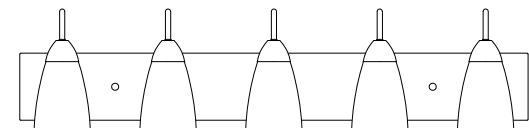

4120201-05
4120201-710
4120201-962

4420202-05
4420202-710
4420202-962

4420203-05
4420203-710
4420203-962

4420204-05
4420204-710
4420204-962

4420205-05
4420205-710
4420205-962

Seville Collection (2021) Replacement Parts

All New Replacement Parts:

202CK1-XXX	Canopy Kit, Including Canopy,Mtg bar,RTN,Hex nut(2), Screw collar set	3120203,3120205,3220205,3320205
202CK2-XXX	Canopy Kit, Including Canopy,Mtg bar,RTN,Hex nut(2), Screw collar set	3120209
202CK3-XXX	Canopy Kit, Including Canopy,Mtg bar,RTN,Hex nut(2),Screw collar set & swivel	6120201,6520201
202PB-XXX	Parts Bag:For Seville collection	For Seville collection
202PB2-XXX	Parts bag includes Ø7/8" * L4" candle tube(2)	3320205
S650180-1006	Fabric shade (Ø20-1/2 + Ø21-1/2) * H8-3/4	3320205
G560283-303	Glass:Ø4" * H5-3/4, Etched / White Inside	3120203,3120205,3120209,3220205,4120201,4420202,4420203,4420204,4420205,6120201
G560284-303	Glass:Ø15-5/8",H4-1/2", Etched / White Inside	6520201
260135-15	Metal Socket Ring, threads to match medium base socket, white	3120203,3120205,3120209,3220205,4120201,4420202,4420203,4420204,4420205,6120201
9100-XXX	Standard chain,6FT	3120203,3120205,3220205,3320205
9116-XXX	Heavy chain,6FT	3120209
9122-XXX	Link & loop,Screw at one end	6120201,6520201
9198-XXX	Accessory Ø1/2"*L6" steel Stem	6120201,6520201
9199-XXX	Accessory Ø1/2"*L12" steel Stem	6120201,6520201

Part number & detail:

Seville Collection (202) Replacement Parts

202PB-05
202PB-710
202PB-962

Loop Ø1-7/8"
For 3120203,3120205,3120209,3220205,3320205

Glass mounting tool
For 3120203,3120205,3120209,3220205,6120201,
4120201,4420202,4420203,4420204,4420205