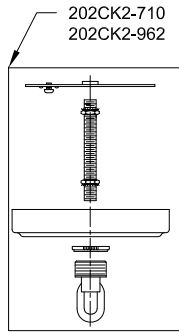

4120201-05
4120201-710
4120201-962

4420202-05
4420202-710
4420202-962

4420203-05
4420203-710
4420203-962

4420204-05
4420204-710
4420204-962

4420205-05
4420205-710
4420205-962

Seville Collection (2021) Replacement Parts

All New Replacement Parts:

202CK1-XXX	Canopy Kit, Including Canopy,Mtg bar,RTN,Hex nut(2), Screw collar set	3120203,3120205,3220205,3320205
202CK2-XXX	Canopy Kit, Including Canopy,Mtg bar,RTN,Hex nut(2), Screw collar set	3120209
202CK3-XXX	Canopy Kit, Including Canopy,Mtg bar,RTN,Hex nut(2),Screw collar set & swivel	6120201,6520201
202PB-XXX	Parts Bag:For Seville collection	For Seville collection
202PB2-XXX	Parts bag includes Ø7/8" * L4" candle tube(2)	3320205
S650180-1006	Fabric shade (Ø20-1/2 + Ø21-1/2) * H8-3/4	3320205
G560283-303	Glass:Ø4" * H5-3/4, Etched / White Inside	3120203,3120205,3120209,3220205,4120201,4420202,4420203,4420204,4420205,6120201
G560284-303	Glass:Ø15-5/8",H4-1/2", Etched / White Inside	6520201
260135-15	Metal Socket Ring, threads to match medium base socket, white	3120203,3120205,3120209,3220205,4120201,4420202,4420203,4420204,4420205,6120201
9100-XXX	Standard chain,6FT	3120203,3120205,3220205,3320205
9116-XXX	Heavy chain,6FT	3120209
9122-XXX	Link & loop,Screw at one end	6120201,6520201
9198-XXX	Accessory Ø1/2"*L6" steel Stem	6120201,6520201
9199-XXX	Accessory Ø1/2"*L12" steel Stem	6120201,6520201

Part number & detail:

Seville Collection (202) Replacement Parts

202PB-05
202PB-710
202PB-962

Loop Ø1-7/8"
For 3120203,3120205,3120209,3220205,3320205

Glass mounting tool
For 3120203,3120205,3120209,3220205,6120201,
4120201,4420202,4420203,4420204,4420205

Mtg Bar Lock Set Ø4"
For 4120201,4420202

Mtg Bar Lock Set L17-3/8"×W4-3/8"×H1/4"
For 4420203

Mtg Bar Lock Set L26-1/16"×W4-3/8"×H1/4"
For 4420204

Mtg Bar Lock Set L33-27/32"×W4-3/8"×H1/4"
For 4420205

202PB2-710
202PB2-962