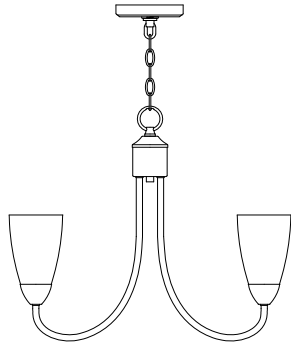

Seville Collection (202) Replacement Parts

3120203-710
3120203-962

3120205-710
3120205-962

3120209-710
3120209-962

3220205-710
3220205-962

3320205-710
3320205-962

6120201-710
6120201-962

6520201-710
6520201-962

4120201-05
4120201-710
4120201-962

4420202-05
4420202-710
4420202-962

4420203-05
4420203-710
4420203-962

4420204-05
4420204-710
4420204-962

4420205-05
4420205-710
4420205-962

Seville Collection (2021) Replacement Parts

All New Replacement Parts:

202CK1-XXX	Canopy Kit, Including Canopy,Mtg bar,RTN,Hex nut(2), Screw collar set	3120203,3120205,3220205,3320205
202CK2-XXX	Canopy Kit, Including Canopy,Mtg bar,RTN,Hex nut(2), Screw collar set	3120209
202CK3-XXX	Canopy Kit, Including Canopy,Mtg bar,RTN,Hex nut(2),Screw collar set & swivel	6120201,6520201
202PB-XXX	Parts Bag:For Seville collection	For Seville collection
202PB2-XXX	Parts bag includes Ø7/8" * L4" candle tube(2)	3320205
S650180-1006	Fabric shade (Ø20-1/2 + Ø21-1/2) * H8-3/4	3320205
G560283-303	Glass:Ø4" * H5-3/4, Etched / White Inside	3120203,3120205,3120209,3220205,4120201,4420202,4420203,4420204,4420205,6120201
G560284-303	Glass:Ø15-5/8",H4-1/2", Etched / White Inside	6520201
260135-15	Metal Socket Ring, threads to match medium base socket, white	3120203,3120205,3120209,3220205,4120201,4420202,4420203,4420204,4420205,6120201
9100-XXX	Standard chain,6FT	3120203,3120205,3220205,3320205
9116-XXX	Heavy chain,6FT	3120209
9122-XXX	Link & loop,Screw at one end	6120201,6520201
9198-XXX	Accessory Ø1/2"*L6" steel Stem	6120201,6520201
9199-XXX	Accessory Ø1/2"*L12" steel Stem	6120201,6520201

Part number & detail:

Seville Collection (202) Replacement Parts

202PB-05
202PB-710
202PB-962

Loop Ø1-7/8"
For 3120203,3120205,3120209,3220205,3320205

Glass mounting tool
For 3120203,3120205,3120209,3220205,6120201,
4120201,4420202,4420203,4420204,4420205