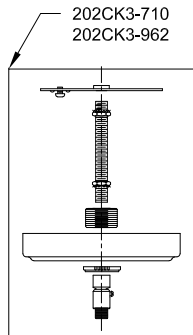

4120201-05
4120201-710
4120201-962

4420202-05
4420202-710
4420202-962

4420203-05
4420203-710
4420203-962

4420204-05
4420204-710
4420204-962

4420205-05
4420205-710
4420205-962

Seville Collection (2021) Replacement Parts

All New Replacement Parts:

202CK1-XXX	Canopy Kit, Including Canopy,Mtg bar,RTN,Hex nut(2), Screw collar set	3120203,3120205,3220205,3320205
202CK2-XXX	Canopy Kit, Including Canopy,Mtg bar,RTN,Hex nut(2), Screw collar set	3120209
202CK3-XXX	Canopy Kit, Including Canopy,Mtg bar,RTN,Hex nut(2),Screw collar set & swivel	6120201,6520201
202PB-XXX	Parts Bag:For Seville collection	For Seville collection
202PB2-XXX	Parts bag includes Ø7/8" * L4" candle tube(2)	3320205
S650180-1006	Fabric shade (Ø20-1/2 + Ø21-1/2) * H8-3/4	3320205
G560283-303	Glass:Ø4" * H5-3/4, Etched / White Inside	3120203,3120205,3120209,3220205,4120201,4420202,4420203,4420204,4420205,6120201
G560284-303	Glass:Ø15-5/8",H4-1/2", Etched / White Inside	6520201
260135-15	Metal Socket Ring, threads to match medium base socket, white	3120203,3120205,3120209,3220205,4120201,4420202,4420203,4420204,4420205,6120201
9100-XXX	Standard chain,6FT	3120203,3120205,3220205,3320205
9116-XXX	Heavy chain,6FT	3120209
9122-XXX	Link & loop,Screw at one end	6120201,6520201
9198-XXX	Accessory Ø1/2"*L6" steel Stem	6120201,6520201
9199-XXX	Accessory Ø1/2"*L12" steel Stem	6120201,6520201

Part number & detail:

Seville Collection (202) Replacement Parts

202PB-05
202PB-710
202PB-962

Loop Ø1-7/8"
For 3120203,3120205,3120209,3220205,3320205

Glass mounting tool
For 3120203,3120205,3120209,3220205,6120201,
4120201,4420202,4420203,4420204,4420205

Mtg Bar Lock Set Ø4"
For 4120201,4420202

Mtg Bar Lock Set L17-3/8"×W4-3/8"×H1/4"
For 4420203

Mtg Bar Lock Set L26-1/16"×W4-3/8"×H1/4"
For 4420204

Mtg Bar Lock Set L33-27/32"×W4-3/8"×H1/4"
For 4420205

202PB2-710
202PB2-962